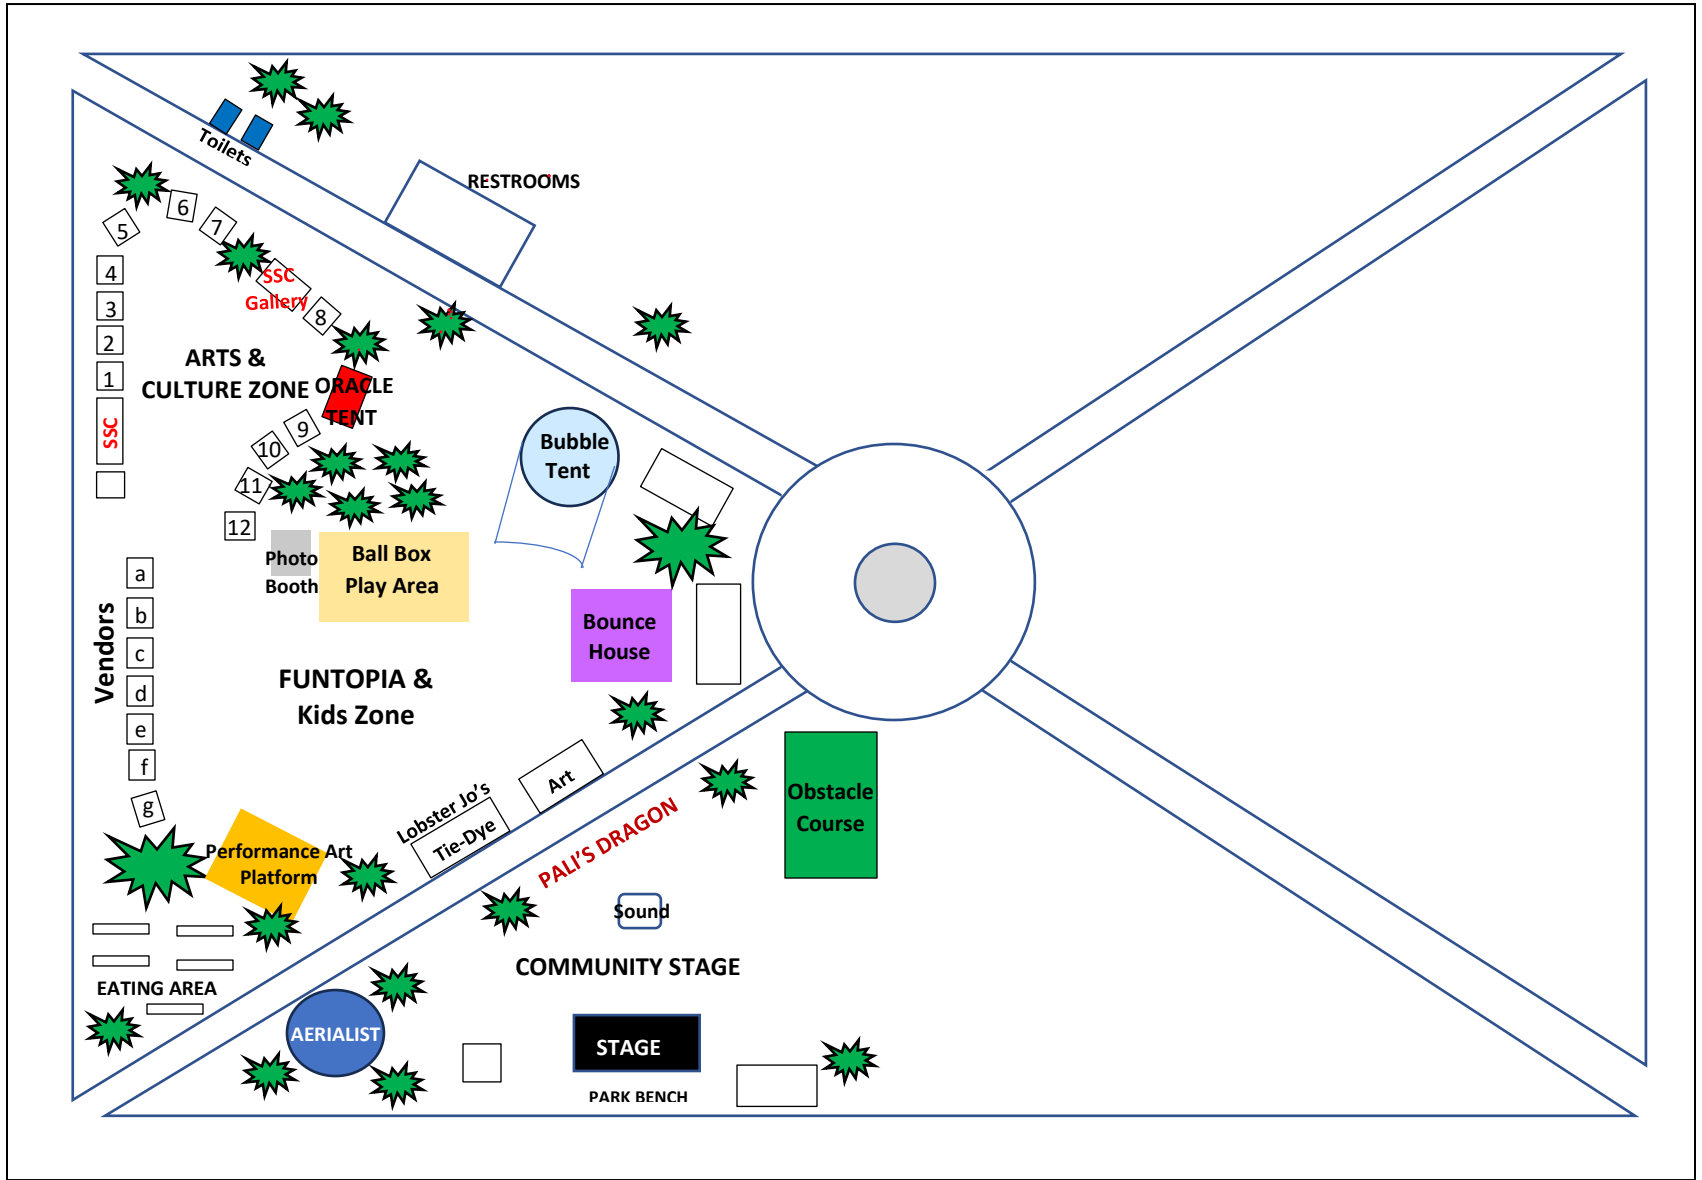

POLICE

Merch

Recycle

40 YD Trash

SOLA STREET

MICHELTORENA STREET

GARDEN STREET

FLOAT DISPLAYS

- 5
- 6
- 7
- 8
- 9
- 10
- 11
- 12

Toilets

RESTROOMS

SSC Gallery

ARTS & CULTURE ZONE ORACLE TENT

Bubble Tent

Ball Box Play Area

Photo Booth

COMMUNITY STAGE

EATING AREA

AERIALIST

STAGE

PARK BENCH

SOLA STREET

FOOD TRUCKS

PARADE ENTRANCE