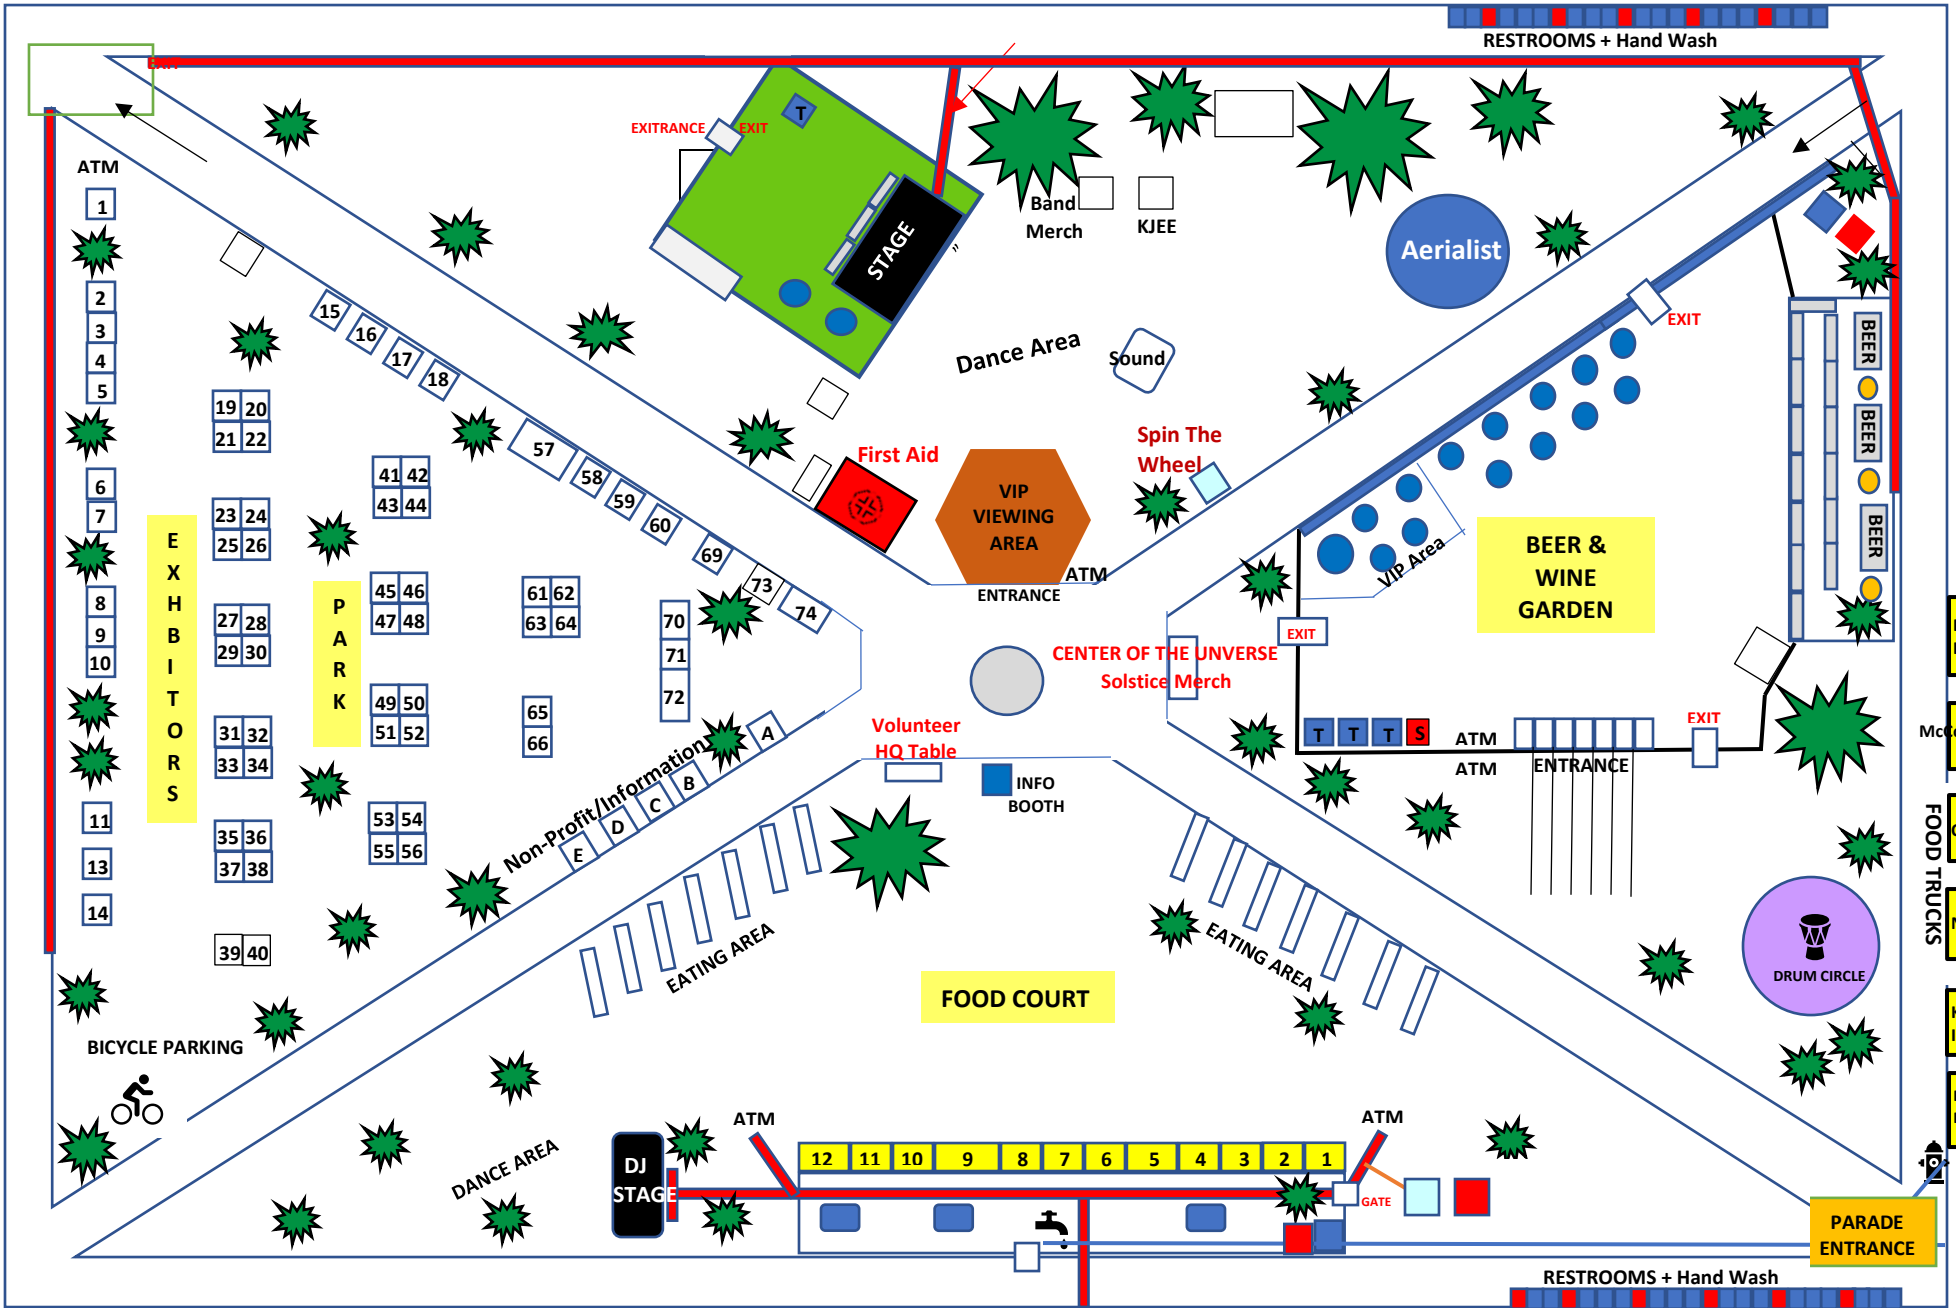

MICHELTORENA STREET

A N A C A P A
S T E E T

F L O A T
D I S P L A Y S
S A N
T A
B A R B A R A
S T R E E T
F O O D T R U C K S
D o c L o b s t e r
M c D o n n e l l ' s
C o f f e e
N o o d l e s
K o n a I c e
D a v e s D o g s

POLICE

Merch

Recycle

40 YD Trash

SOLA STREET

MICHELTORENA STREET

GARDEN STREET

FLOAT DISPLAYS

- 5
- 6
- 7
- 8
- 9
- 10
- 11
- 12

Toilets

RESTROOMS

SSC Gallery

ARTS & CULTURE ZONE ORACLE TENT

Bubble Tent

Ball Box Play Area

Photo Booth

COMMUNITY STAGE

EATING AREA

AERIALIST

STAGE

PARK BENCH

SOLA STREET

FOOD TRUCKS

PARADE ENTRANCE